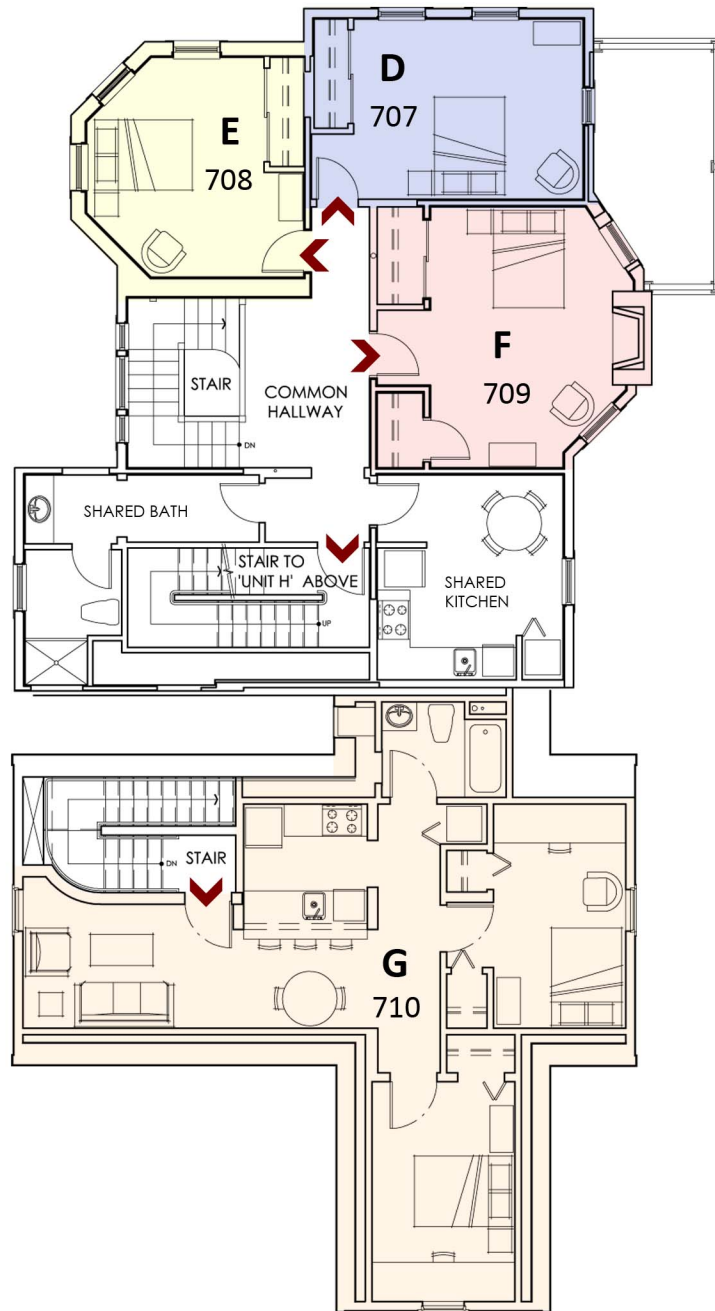

- UNIT B- 2 Bed
- UNIT C - 1 Bed

Collegetown Terrace Apartments, Ithaca, NY: 901 E. State St.

| Level: First

- UNIT D- Single Room
- UNIT E - Single Room
- UNIT F - Single Room
- UNIT G - 2 Bed

UNIT H- 3 Bed