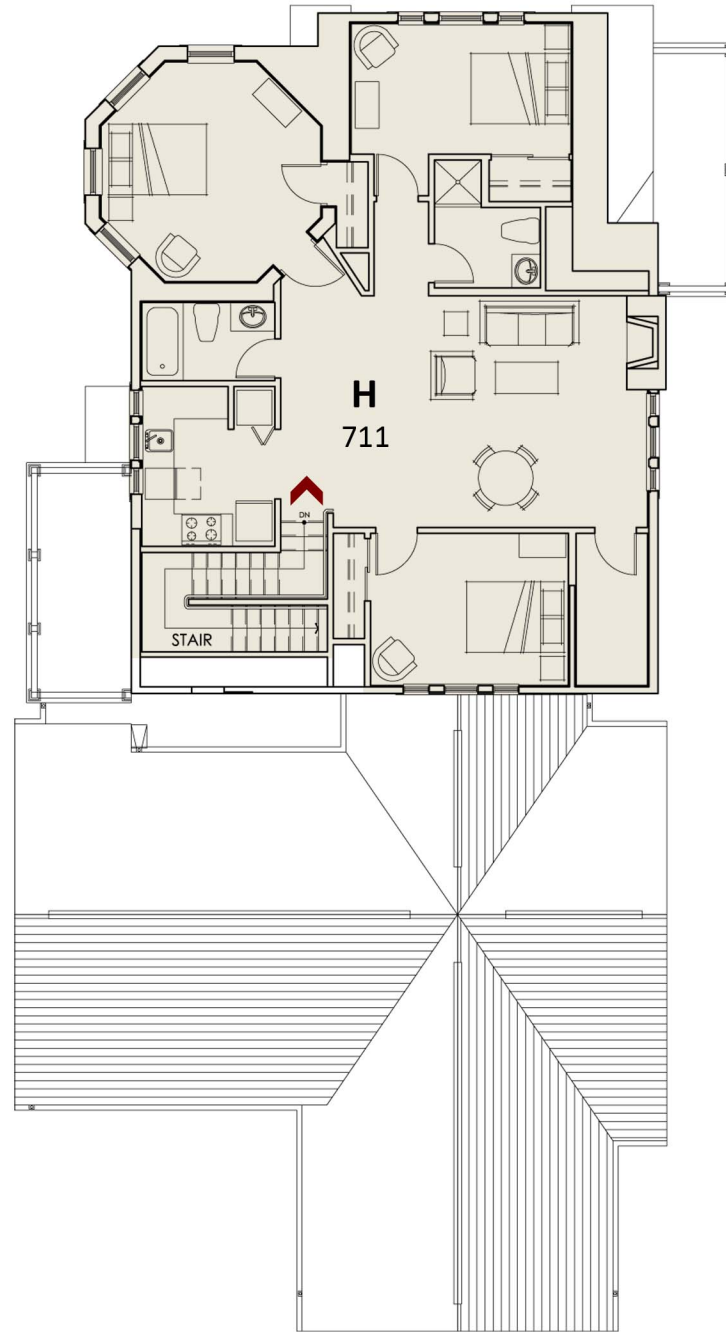

- UNIT B- 2 Bed
- UNIT C - 1 Bed

Collegetown Terrace Apartments, Ithaca, NY: 901 E. State St.

| Level: First

- UNIT D- Single Room
- UNIT E - Single Room
- UNIT F - Single Room
- UNIT G - 2 Bed

UNIT H- 3 Bed